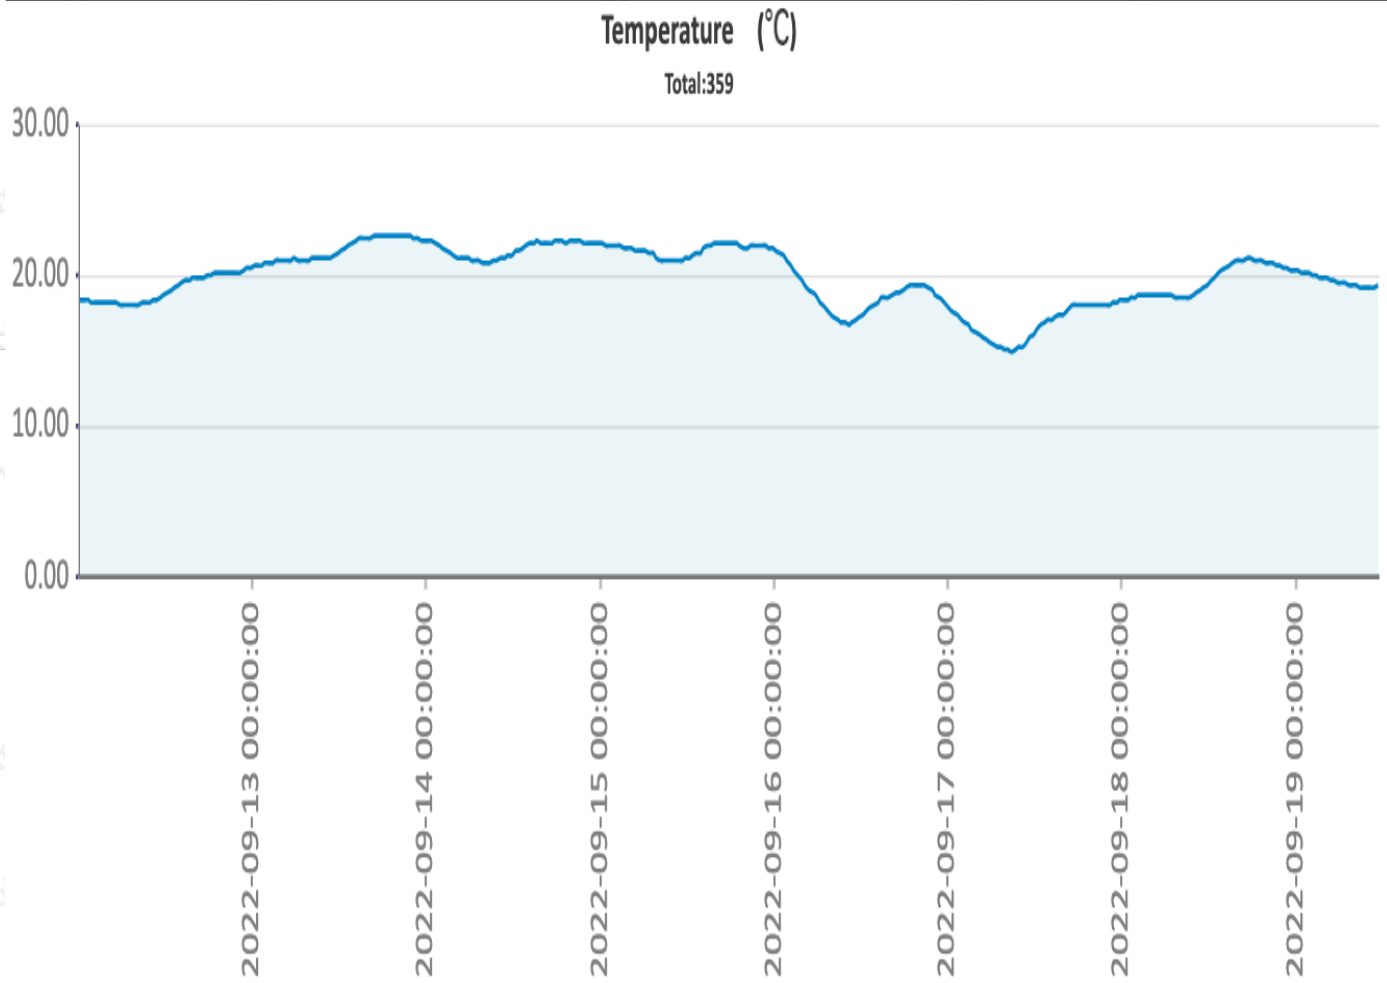

Sensor	Maximum	Minimum	Average
Probe(°C)			
()	0	0	0