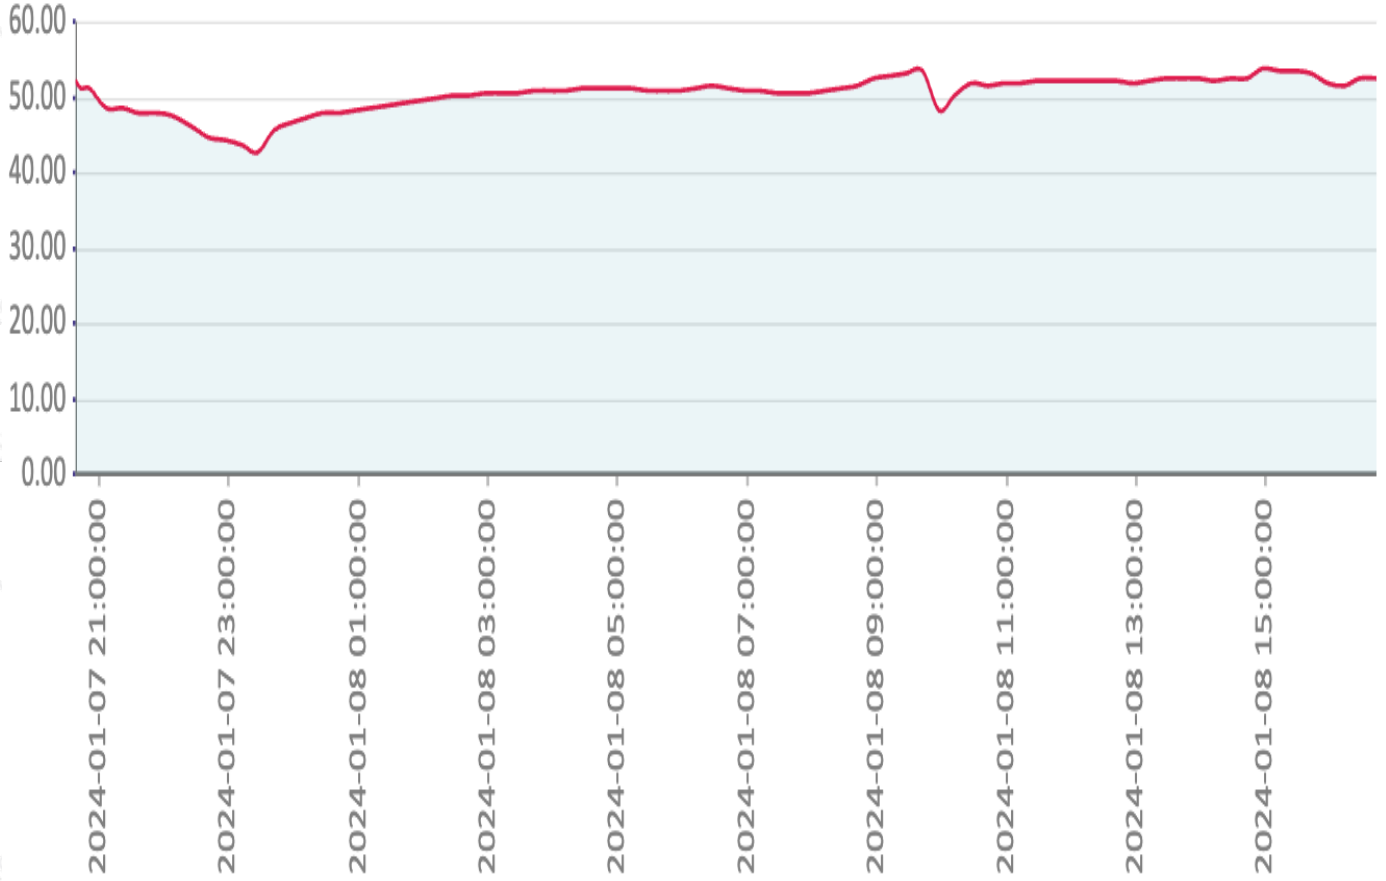

Humidity (%)

Total:83