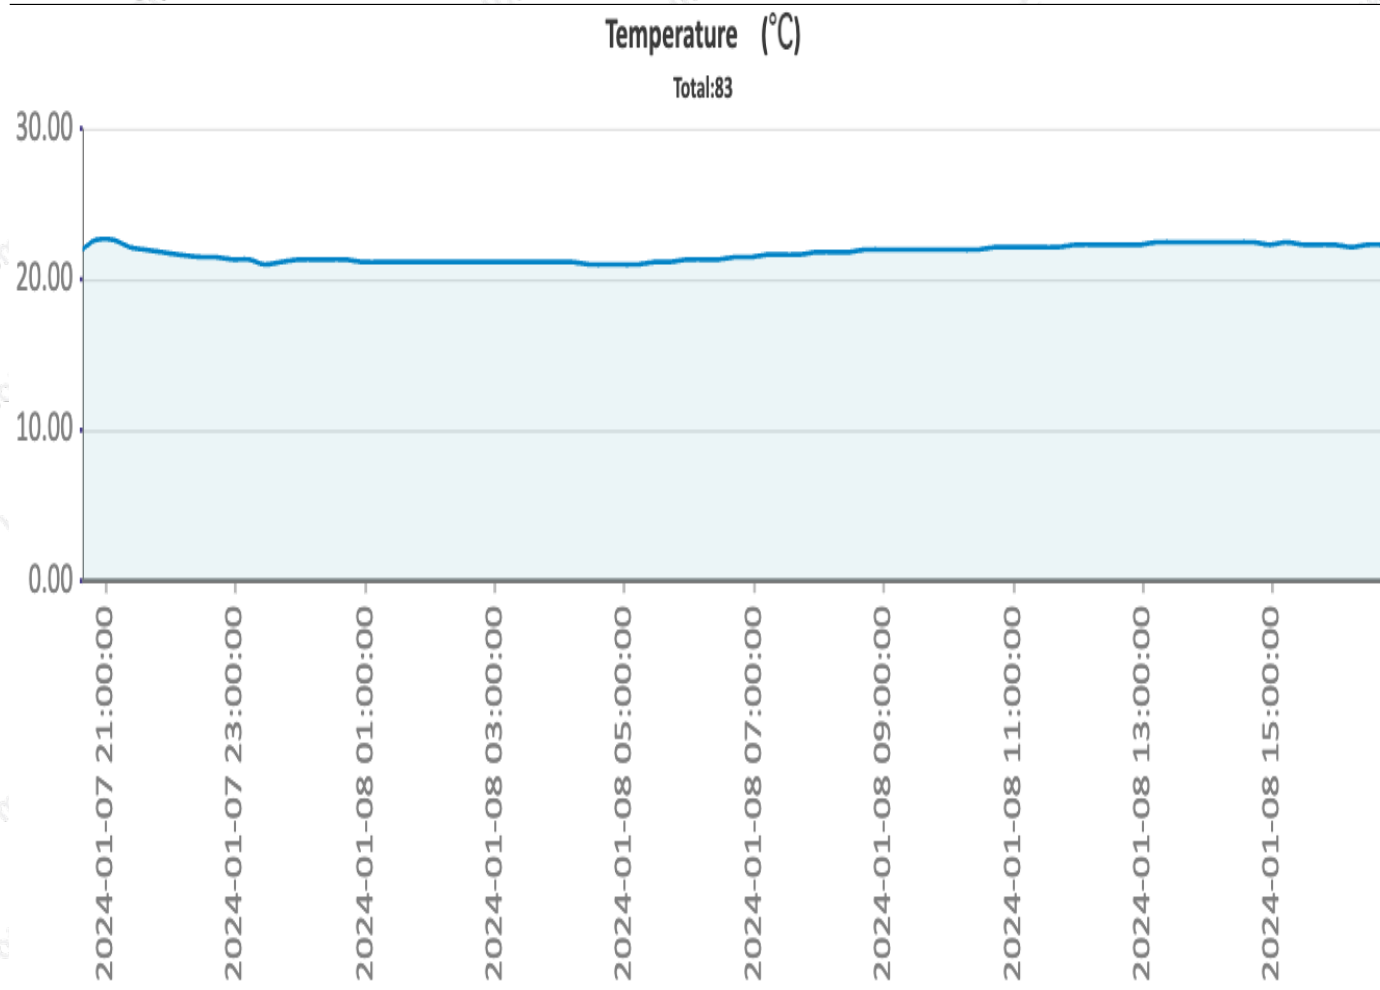

Sensor	Maximum	Minimum	Average
CO2(PPM)	1383.00	793.00	1102.91