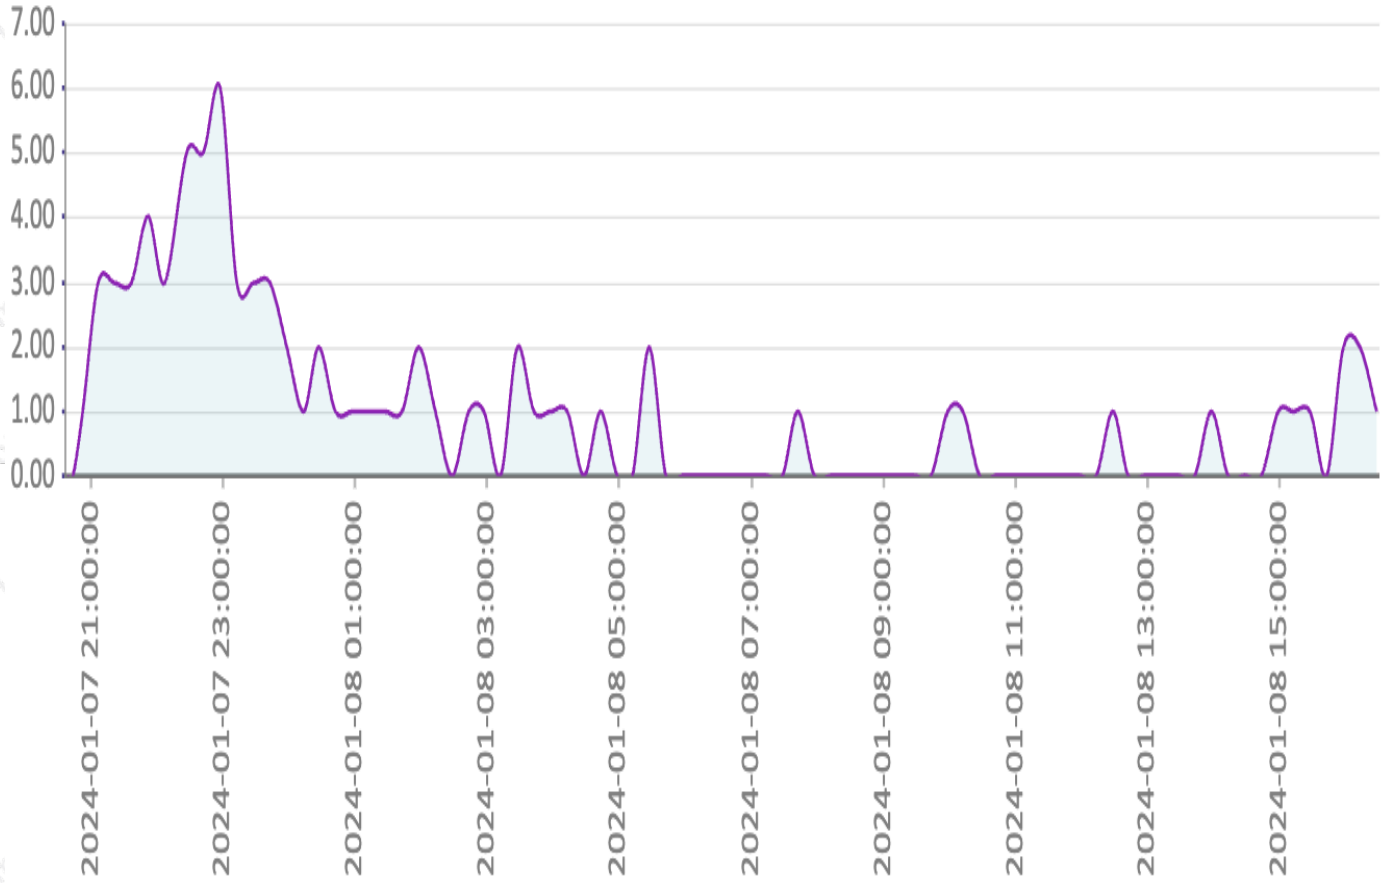

PM1.0 (ug/m3)

Total:81