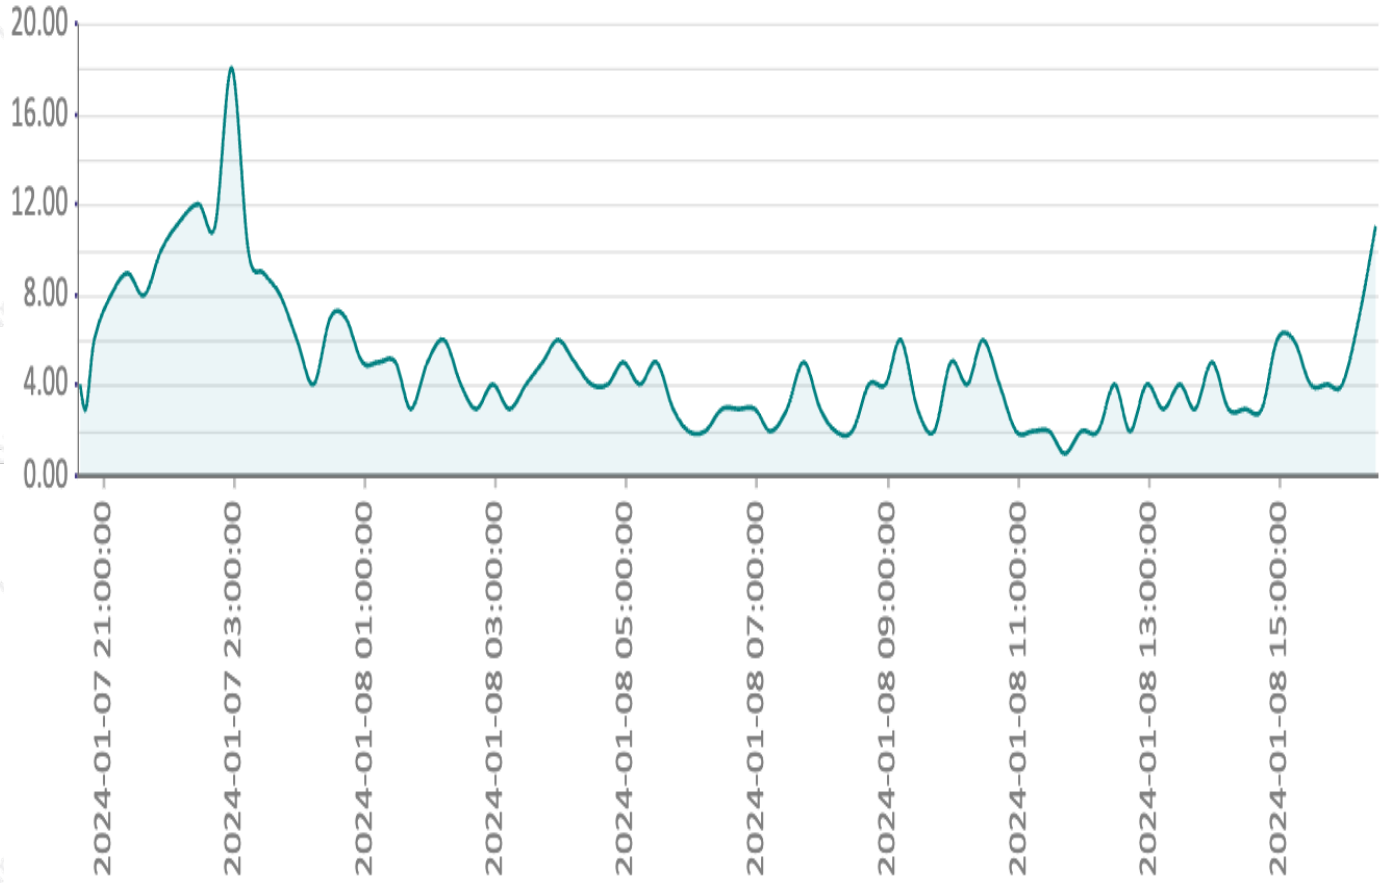

PM10 (ug/m3)

Total:81