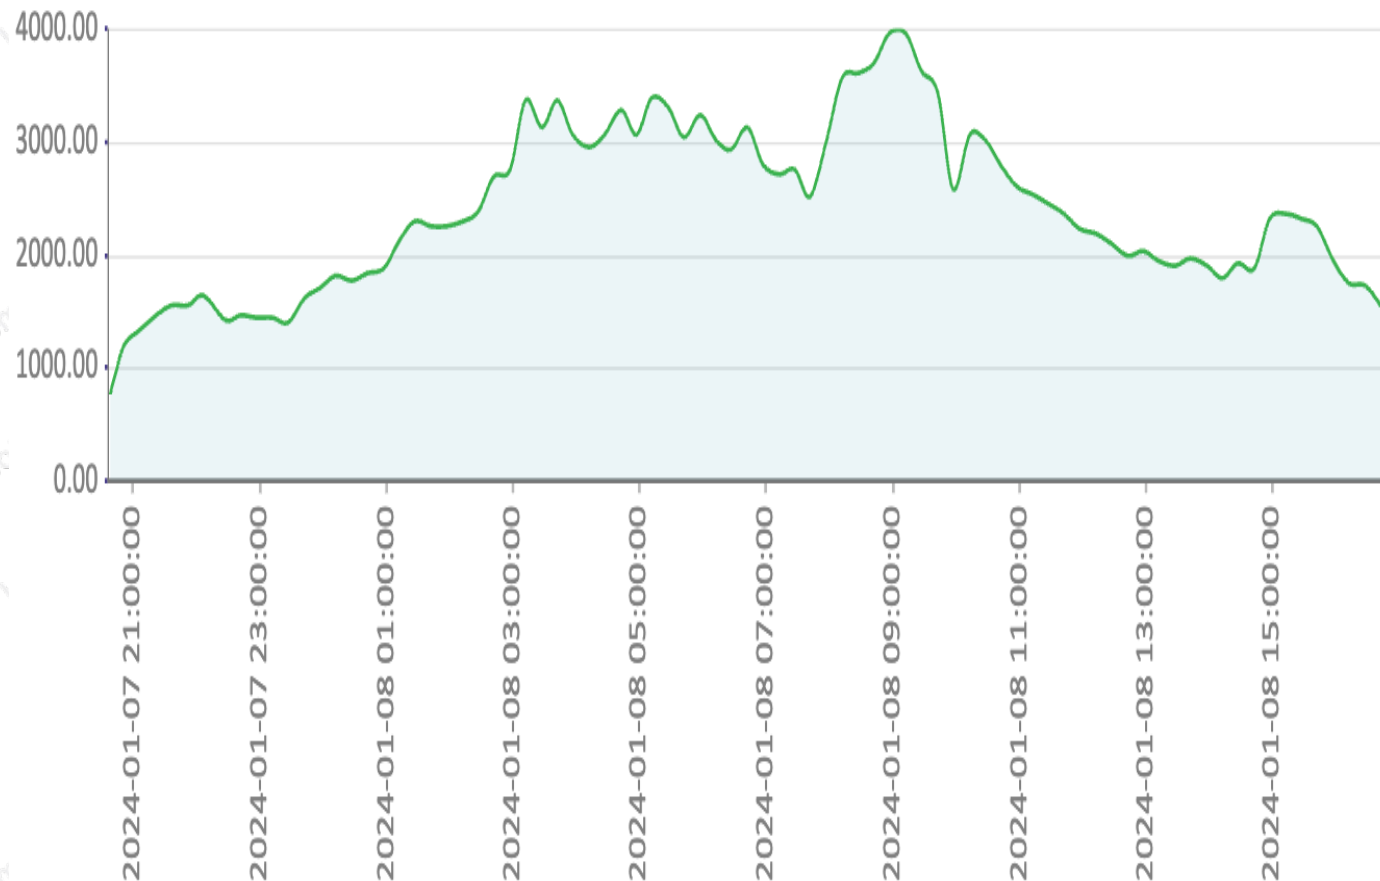

TVOC (PPB)

Total:82