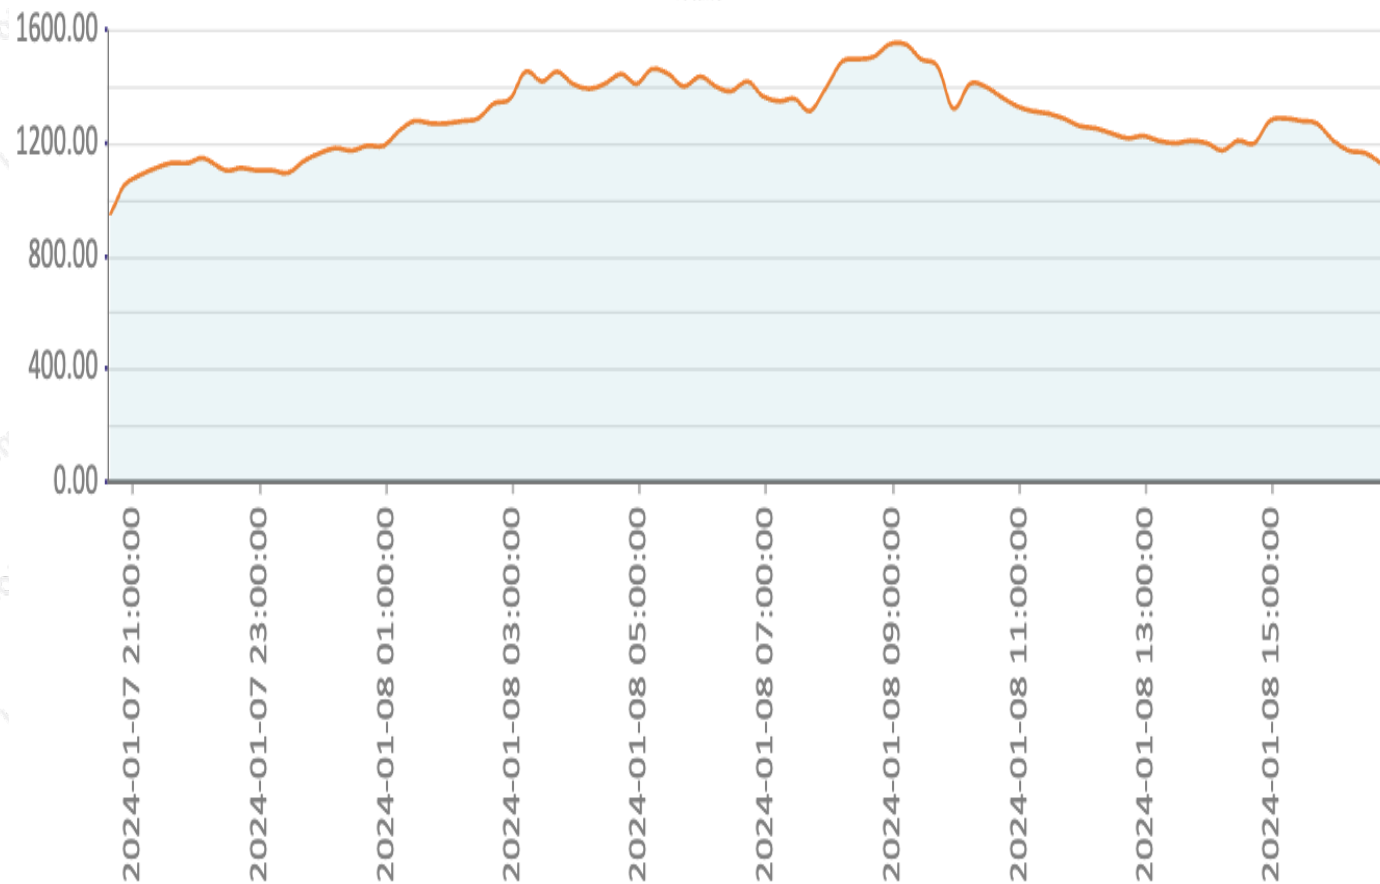

eCO2 (PPM)

Total:82