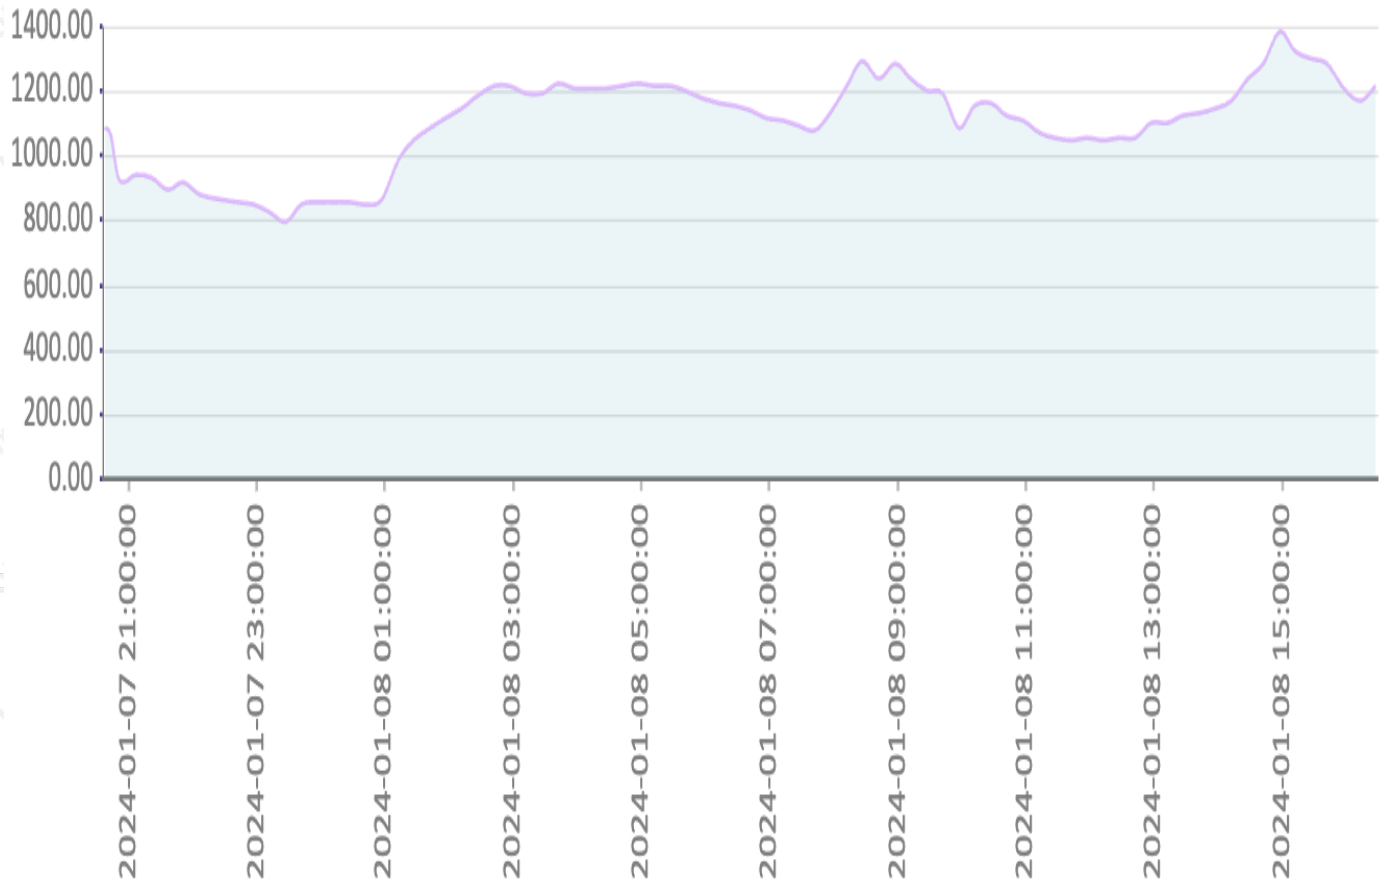

Total:81

AQS1 WiFi(Channel ID: 76859) Temperature(°C)
From 2024-01-07 20:38:15 to 2024-01-08 16:51:15

Entry	Created At	Temperature	Entry	Created At	Temperature	Entry	Created At	Temperature
1	2024-01-07 20:38:15	21.98	44	2024-01-08 06:57:05	21.53			
2	2024-01-07 20:38:16	21.98	45	2024-01-08 07:12:05	21.58			
3	2024-01-07 20:43:15	22.28	46	2024-01-08 07:27:04	21.64			
4	2024-01-07 20:51:37	22.59	47	2024-01-08 07:42:04	21.69			
5	2024-01-07 21:06:38	22.57	48	2024-01-08 07:57:04	21.74			
6	2024-01-07 21:21:40	22.19	49	2024-01-08 08:12:04	21.82			
7	2024-01-07 21:36:40	21.89	50	2024-01-08 08:27:04	21.85			
8	2024-01-07 21:51:40	21.84	51	2024-01-08 08:42:04	21.94			
9	2024-01-07 22:06:40	21.69	52	2024-01-08 08:57:04	21.94			
10	2024-01-07 22:27:03	21.50	53	2024-01-08 09:12:05	21.98			
11	2024-01-07 22:42:04	21.51	54	2024-01-08 09:27:06	22.01			
12	2024-01-07 22:57:04	21.30	55	2024-01-08 09:42:06	21.99			
13	2024-01-07 23:12:04	21.26	56	2024-01-08 09:57:07	21.95			
14	2024-01-07 23:27:04	21.01	57	2024-01-08 10:12:08	21.94			
15	2024-01-07 23:42:04	21.19	58	2024-01-08 10:27:09	22.04			
16	2024-01-07 23:57:04	21.26	59	2024-01-08 10:42:10	22.13			
17	2024-01-08 00:12:04	21.23	60	2024-01-08 10:57:10	22.12			
18	2024-01-08 00:27:04	21.25	61	2024-01-08 11:12:11	22.15			
19	2024-01-08 00:42:04	21.23	62	2024-01-08 11:27:12	22.19			
20	2024-01-08 00:57:04	21.22	63	2024-01-08 11:42:12	22.20			
21	2024-01-08 01:12:04	21.22	64	2024-01-08 11:57:12	22.22			
22	2024-01-08 01:27:04	21.22	65	2024-01-08 12:12:12	22.28			
23	2024-01-08 01:42:04	21.20	66	2024-01-08 12:27:12	22.31			
24	2024-01-08 01:57:04	21.18	67	2024-01-08 12:42:13	22.33			
25	2024-01-08 02:12:04	21.18	68	2024-01-08 12:57:13	22.38			
26	2024-01-08 02:27:05	21.13	69	2024-01-08 13:12:13	22.39			
27	2024-01-08 02:42:05	21.13	70	2024-01-08 13:27:13	22.39			
28	2024-01-08 02:57:05	21.13	71	2024-01-08 13:42:13	22.42			
29	2024-01-08 03:12:04	21.16	72	2024-01-08 13:57:14	22.40			
30	2024-01-08 03:27:04	21.14	73	2024-01-08 14:12:14	22.47			
31	2024-01-08 03:42:04	21.13	74	2024-01-08 14:27:15	22.49			
32	2024-01-08 03:57:04	21.12	75	2024-01-08 14:42:15	22.44			
33	2024-01-08 04:12:04	21.09	76	2024-01-08 14:57:16	22.36			
34	2024-01-08 04:27:04	21.02	77	2024-01-08 15:12:16	22.43			
35	2024-01-08 04:42:04	21.01	78	2024-01-08 15:27:17	22.35			
36	2024-01-08 04:57:04	20.99	79	2024-01-08 15:42:18	22.35			
37	2024-01-08 05:12:04	21.03	80	2024-01-08 15:57:19	22.29			
38	2024-01-08 05:27:04	21.13	81	2024-01-08 16:12:20	22.19			
39	2024-01-08 05:42:04	21.19	82	2024-01-08 16:27:20	22.22			
40	2024-01-08 05:57:04	21.23	83	2024-01-08 16:42:21	22.33			
41	2024-01-08 06:12:04	21.30	84					
42	2024-01-08 06:27:04	21.39	85					
43	2024-01-08 06:42:04	21.43	86					