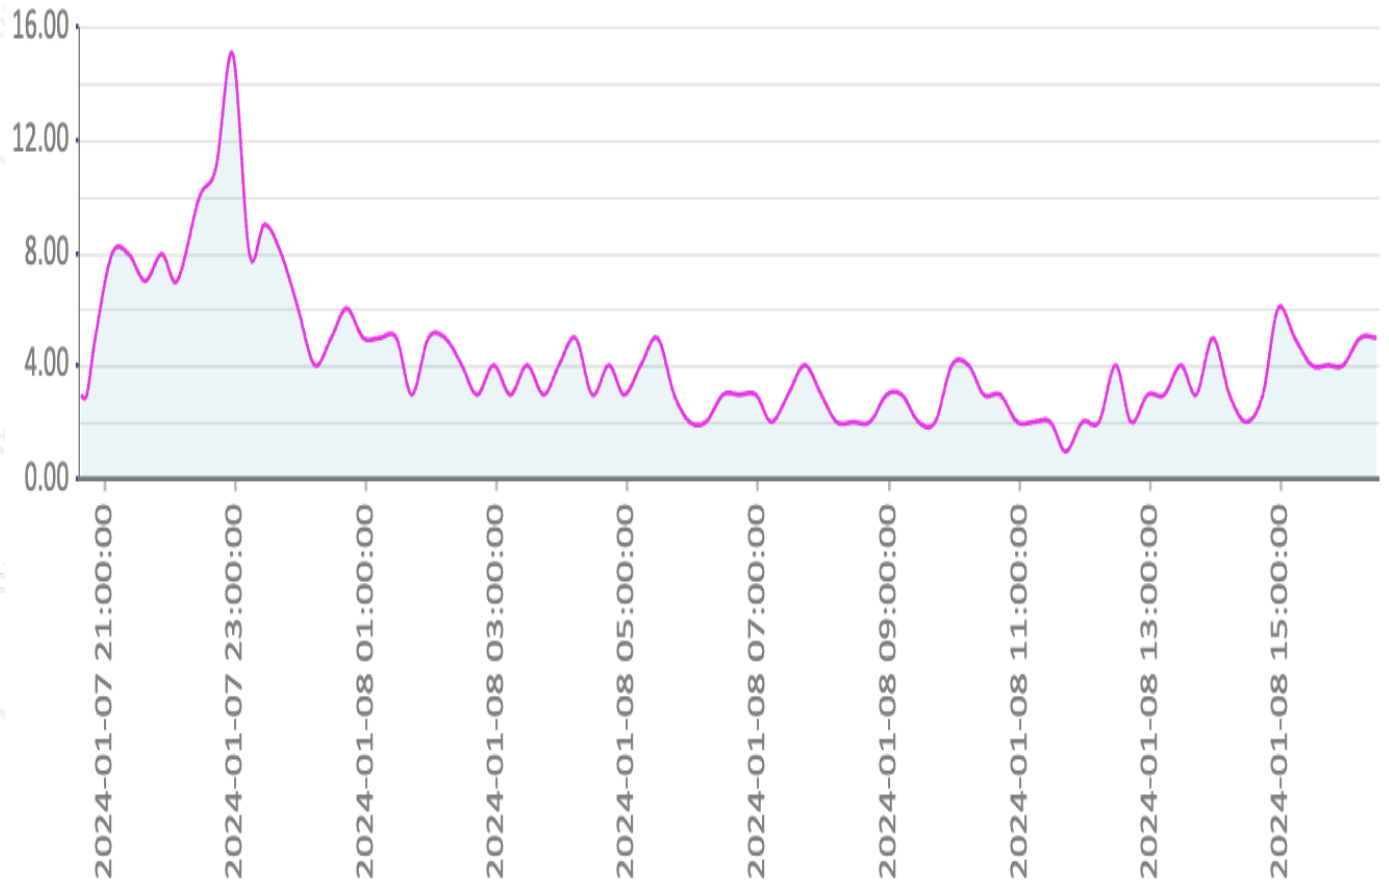

PM2.5 (ug/m3)

Total:81